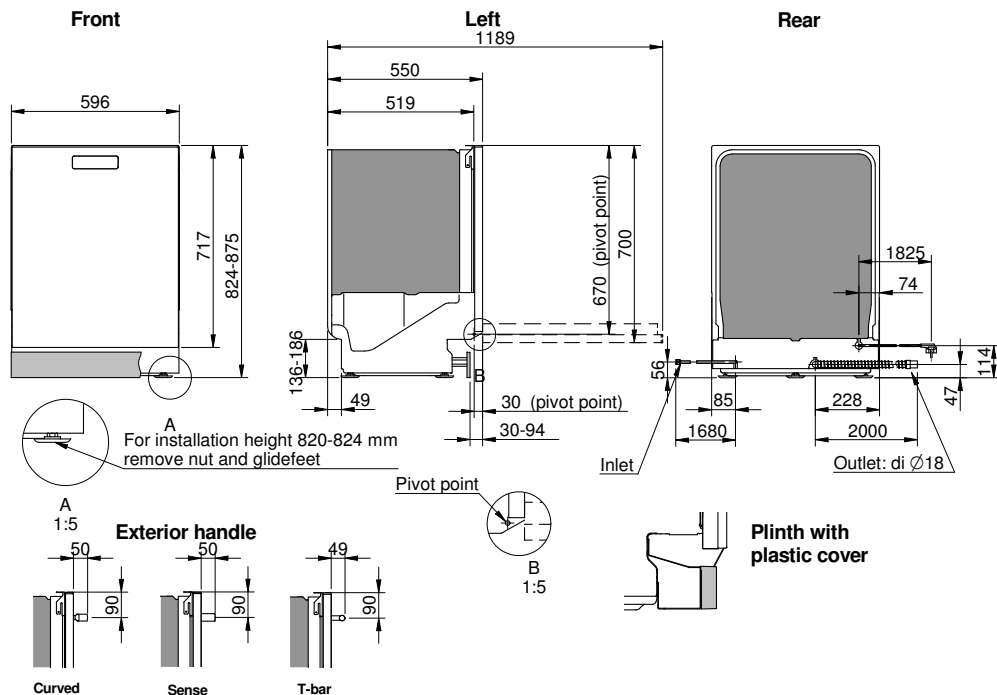

D5644 (82 cm)

Type: Built-in (sides and top shown not required for normal installation)
Colour: TouchProof™ stainless steel

PERFORMANCE

Capacity: 15 place settings

PROGRAMS

Time
Heavy
Normal
Daily
Quick
Super quick
Delicate
Eco
Rinse and dry
Rinse & hold

PROGRAMMING OPTIONS

Temperatures, drying, delayed start 1-24h, time set

FLEXIRACKS™

Premium Height Adjustable upper rack
Premium lower rack

Cutlery basket and Knife rack

OTHER FEATURES:

Child safety devices	KidSafe, KidLock™
Delayed start	Yes
Depth (mm)	570
Energy efficiency class	3.5 Star
Height without worktop (mm)	825 - 870mm
Largest loadable dish lower basket (cm)	35 (Top rack highest position)
Largest loadable dish upper basket (cm)	23 (Top rack lowest position)
Noise level dB(A)	36
Number of place settings	15
Number of programmes	10
Progressindicator	Yes
Total annual energy consumption (kWh)	259
Water consumption (l)	13.9
Water rating	4 Star
Width (mm)	596

Dishwasher XL

D5634, D5644, D5654 XL Built in

Inst. dr. 8090699
Rev. ind 00