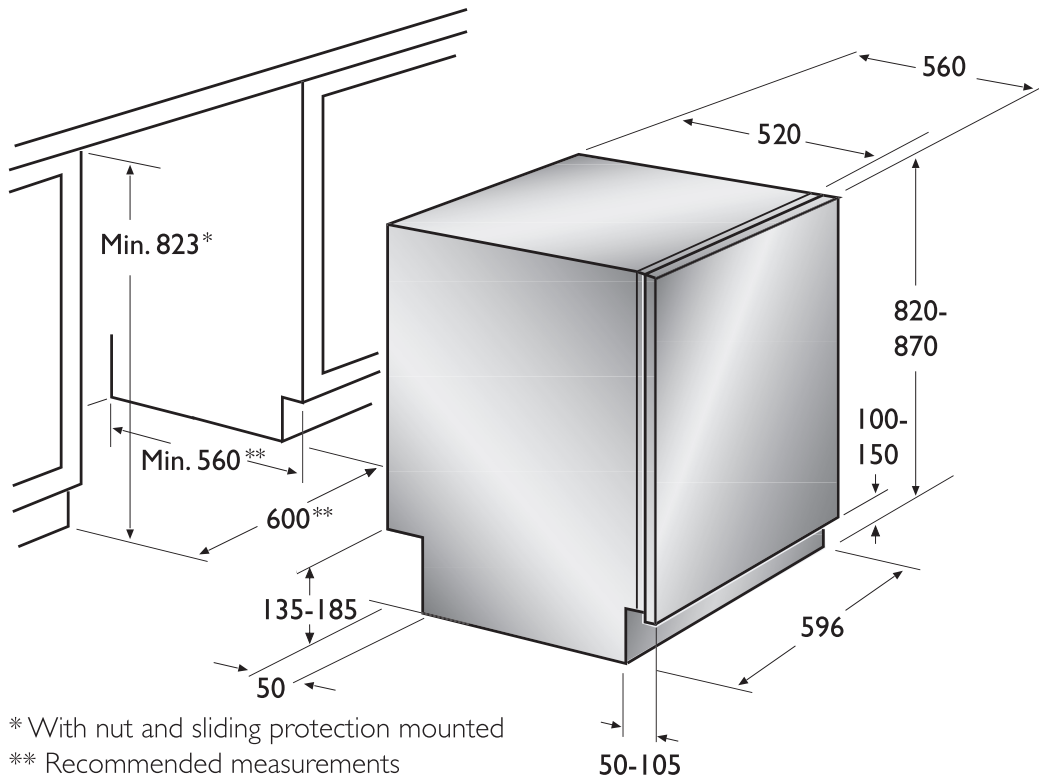

D5644 (82 cm)

Type: Built-in (sides and top shown not required for normal installation)
Colour: TouchProof™ stainless steel

PERFORMANCE

Capacity: 15 place settings

PROGRAMS

Time
Heavy
Normal
Daily
Quick
Super quick
Delicate
Eco
Rinse and dry
Rinse & hold

PROGRAMMING OPTIONS

Temperatures, drying, delayed start 1-24h, time set

FLEXIRACKS™

Premium Height Adjustable upper rack
Premium lower rack

Cutlery basket and Knife rack

OTHER FEATURES:

Child safety devices	KidSafe, KidLock™
Delayed start	Yes
Depth (mm)	570
Energy efficiency class	3.5 Star
Height without worktop (mm)	825 - 870mm
Largest loadable dish lower basket (cm)	35 (Top rack highest position)
Largest loadable dish upper basket (cm)	23 (Top rack lowest position)
Noise level dB(A)	36
Number of place settings	15
Number of programmes	10
Progressindicator	Yes
Total annual energy consumption (kWh)	259
Water consumption (l)	13.9
Water rating	4 Star
Width (mm)	596

Dishwasher XL

D5634, D5644, D5654 XL Built in

Inst. dr. 8090699
Rev. ind 00