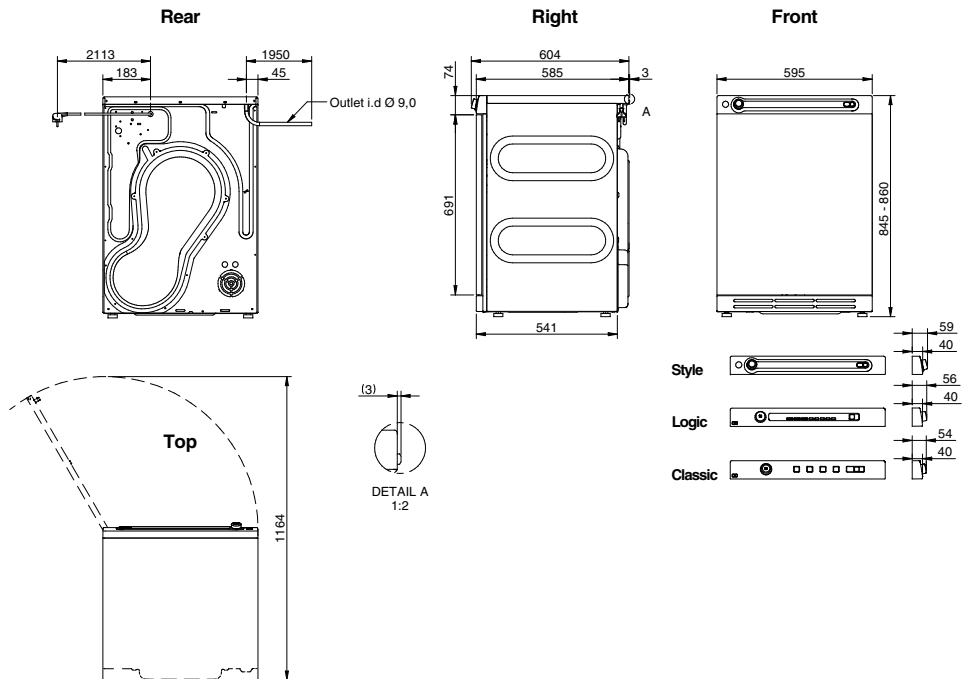

T754C, T754HP, T784C, T784 HP, T784HPS, T794C

Inst. dr. 8091326
Rev. ind 00